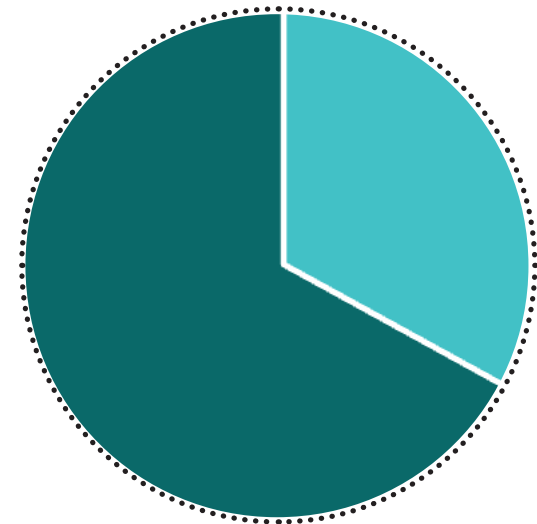

PS.11

SARAH J. GARNET SCHOOL

P.T.A. ANNUAL FUND

EVERY FAMILY COUNTS

The P.S. 11 student body is economically and racially diverse.

★ Our school is home to 787 kids in PK thru 5th Grade.

★ P.S. 11 students live in all areas of Chelsea
& families join the school from across District 2.

★ The children at P.S. 11 are creative, dynamic, & smart.

Asian	17%
Black	7%
Hispanic/Latinx	24%
White	42%

15% identify as students with disabilities.

33% of students qualify for Free or Reduced Lunch

EVERY STUDENT IS SUPPORTED BY THE ANNUAL FUND