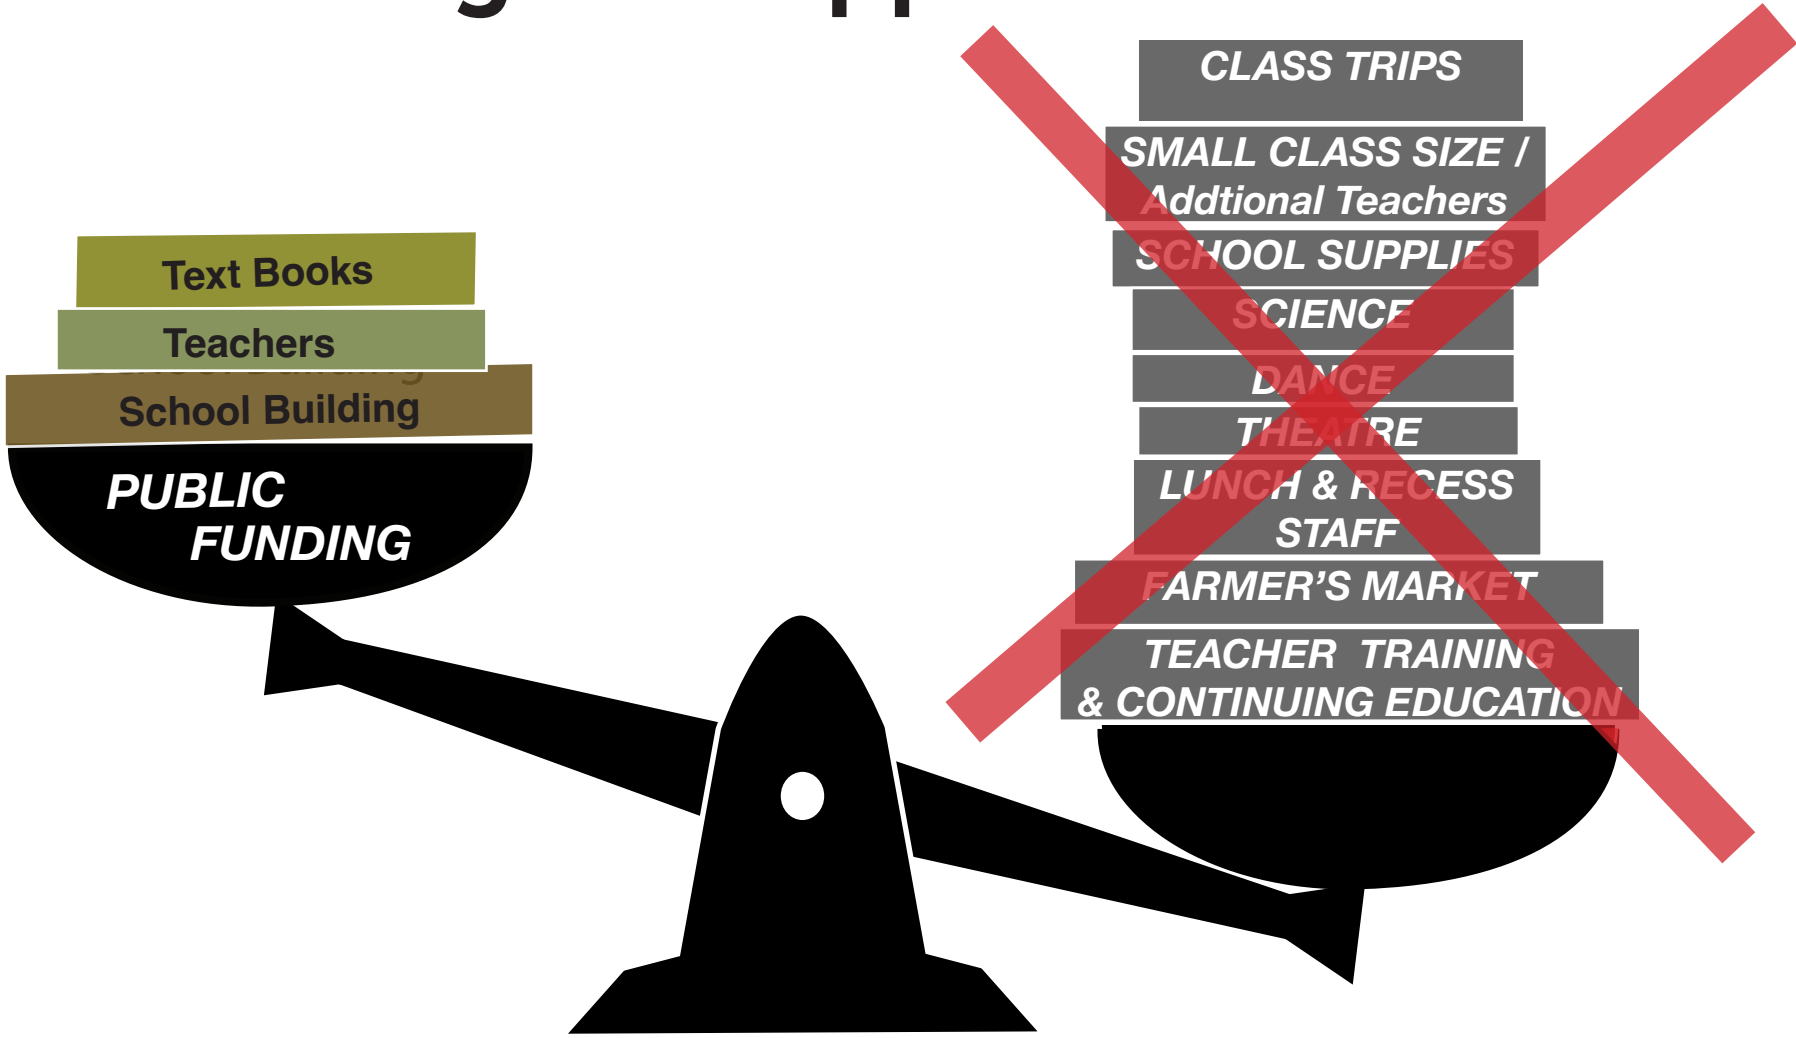

Public Funding does NOT provide enough to support our kids.

The P.T.A. is committed to raising close to \$1 Million each year to support programming for P.S. 11's entire community.

We need YOUR HELP to balance the scales!