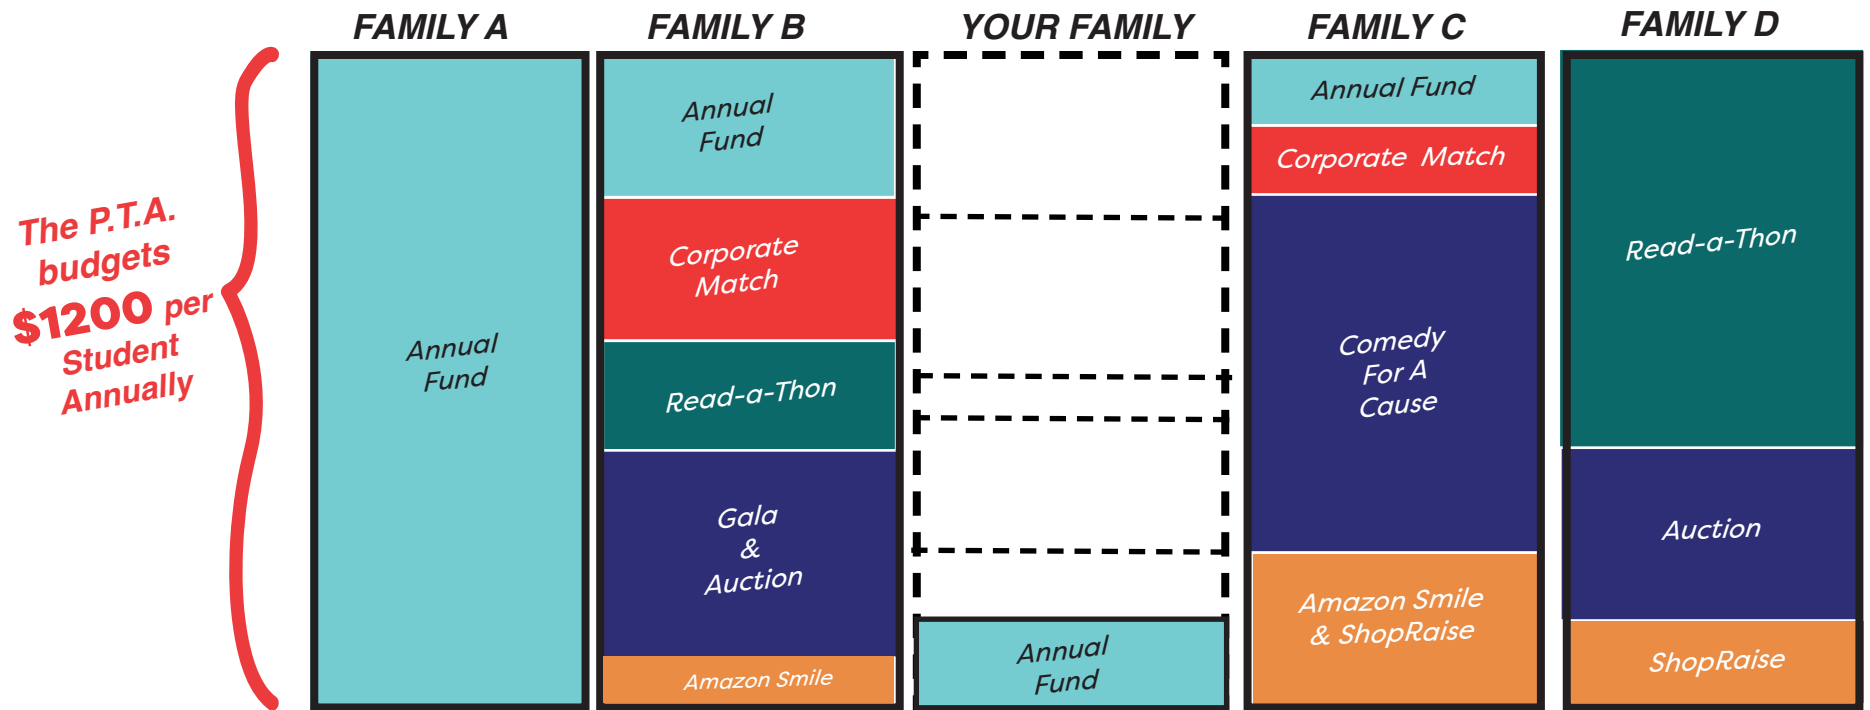

Every Dollar Counts.

Give in a way that works for your family.

- ★ Consider a once-a-year donation to the P.S. 11 Annual Fund to sponsor student.
- ★ Inquire about Corporate Matching with your employer.
- ★ Designate the Friends & Family of P.S. 11 as your charity on Amazon Smile & the ShopRaise app.
- ★ Buy an event ticket or donate an item to the Annual Auction.
- ★ Participate in the Read-a-Thon with your P.S. 11 student to fundraise through your social network.
- ★ Take advantage of Giving Tuesday promotions to benefit the Annual Fund.